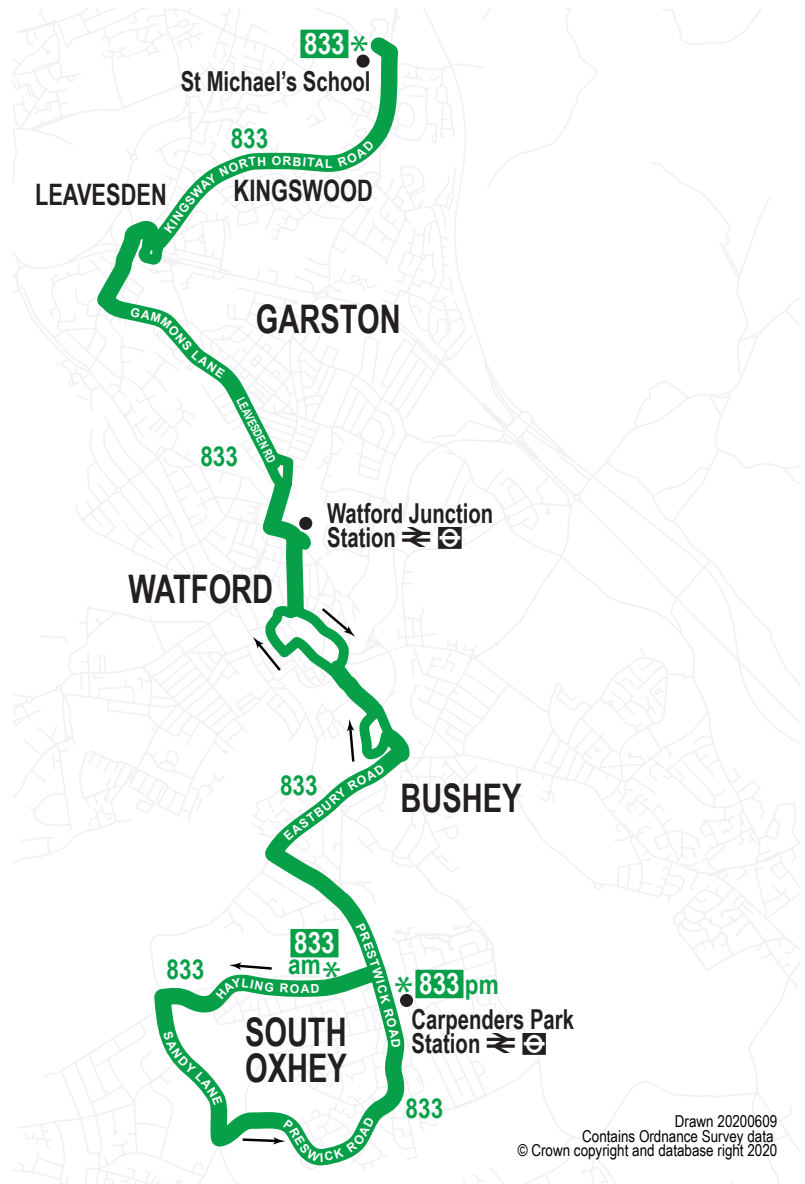

833

South Oxhey - Watford - St Michael's School

Schooldays until
Summer Holidays

Mondays to Fridays Schooldays

South Oxhey Hayling Rd, Colnbrook Sch	0845
Prestwick Road Heysham Drive	0852
Prestwick Road Hayling Road	0857
Bushey Eastbury Road, Bushey Arches	0905
Watford High Street Stop F	0914
Watford Clarendon Road, Stop S	0918
Watford Junction Station 	0920
Gammons Lane Leggatts Way	0928
Leavesden Courtlands Drive Shops	0932
Kingswood North Orbital Road	0937
Garston St Michael's RC School	0945
Garston St Michael's RC School	1235
Kingswood North Orbital Road	1243
Leavesden Courtlands Drive Shops	1247
Gammons Lane Leggatts Way	1251
Watford Junction Station 	1258
Watford Beechen Grove, Stop N	1300
Bushey Arches Stop G	1307
South Oxhey Hayling Rd, Hallowes Cres	1312
Prestwick Road Heysham Drive	1317
Carpenders Park Station 	1322

No service on other days

**Temporary service from 15 June 2020
until end of term**

We hope to reintroduce the normal service from the
Autumn Term

15 June 2020

Drawn 20200609
Contains Ordnance Survey data
© Crown copyright and database right 2020